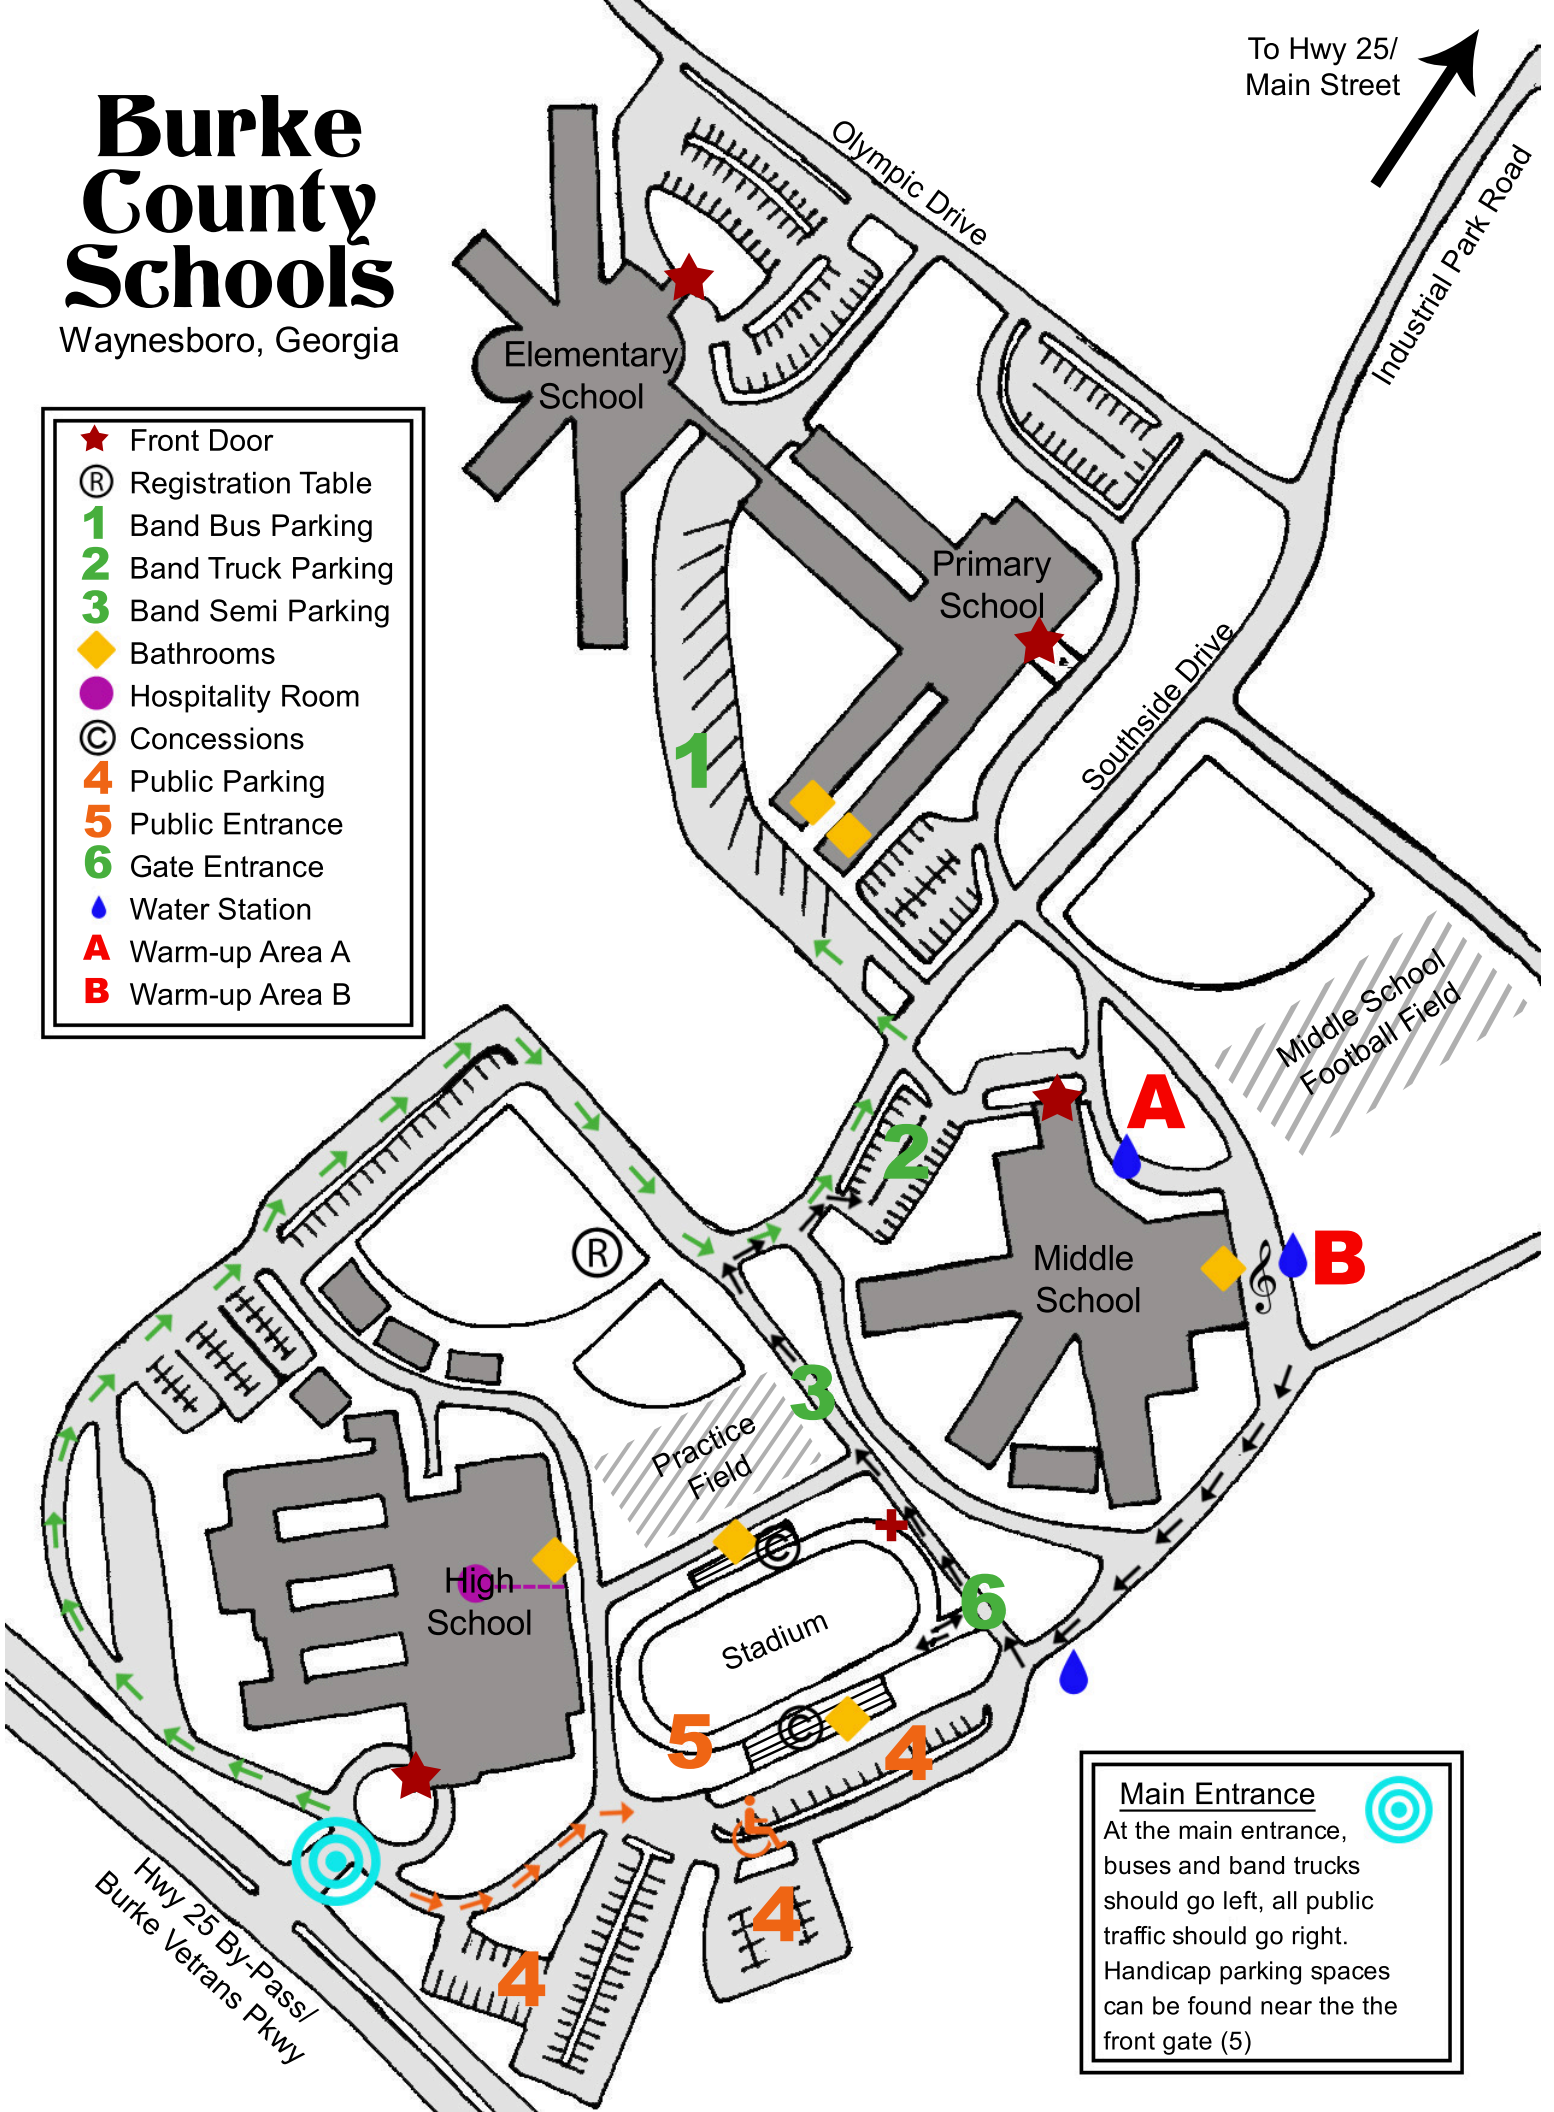

Burke County Schools

Waynesboro, Georgia

To Hwy 25/
Main Street

- ★ Front Door
- Ⓡ Registration Table
- 1 Band Bus Parking
- 2 Band Truck Parking
- 3 Band Semi Parking
- ◆ Bathrooms
- Hospitality Room
- ◎ Concessions
- 4 Public Parking
- 5 Public Entrance
- 6 Gate Entrance
- 💧 Water Station
- A Warm-up Area A
- B Warm-up Area B

Main Entrance 

At the main entrance, buses and band trucks should go left, all public traffic should go right. Handicap parking spaces can be found near the front gate (5)