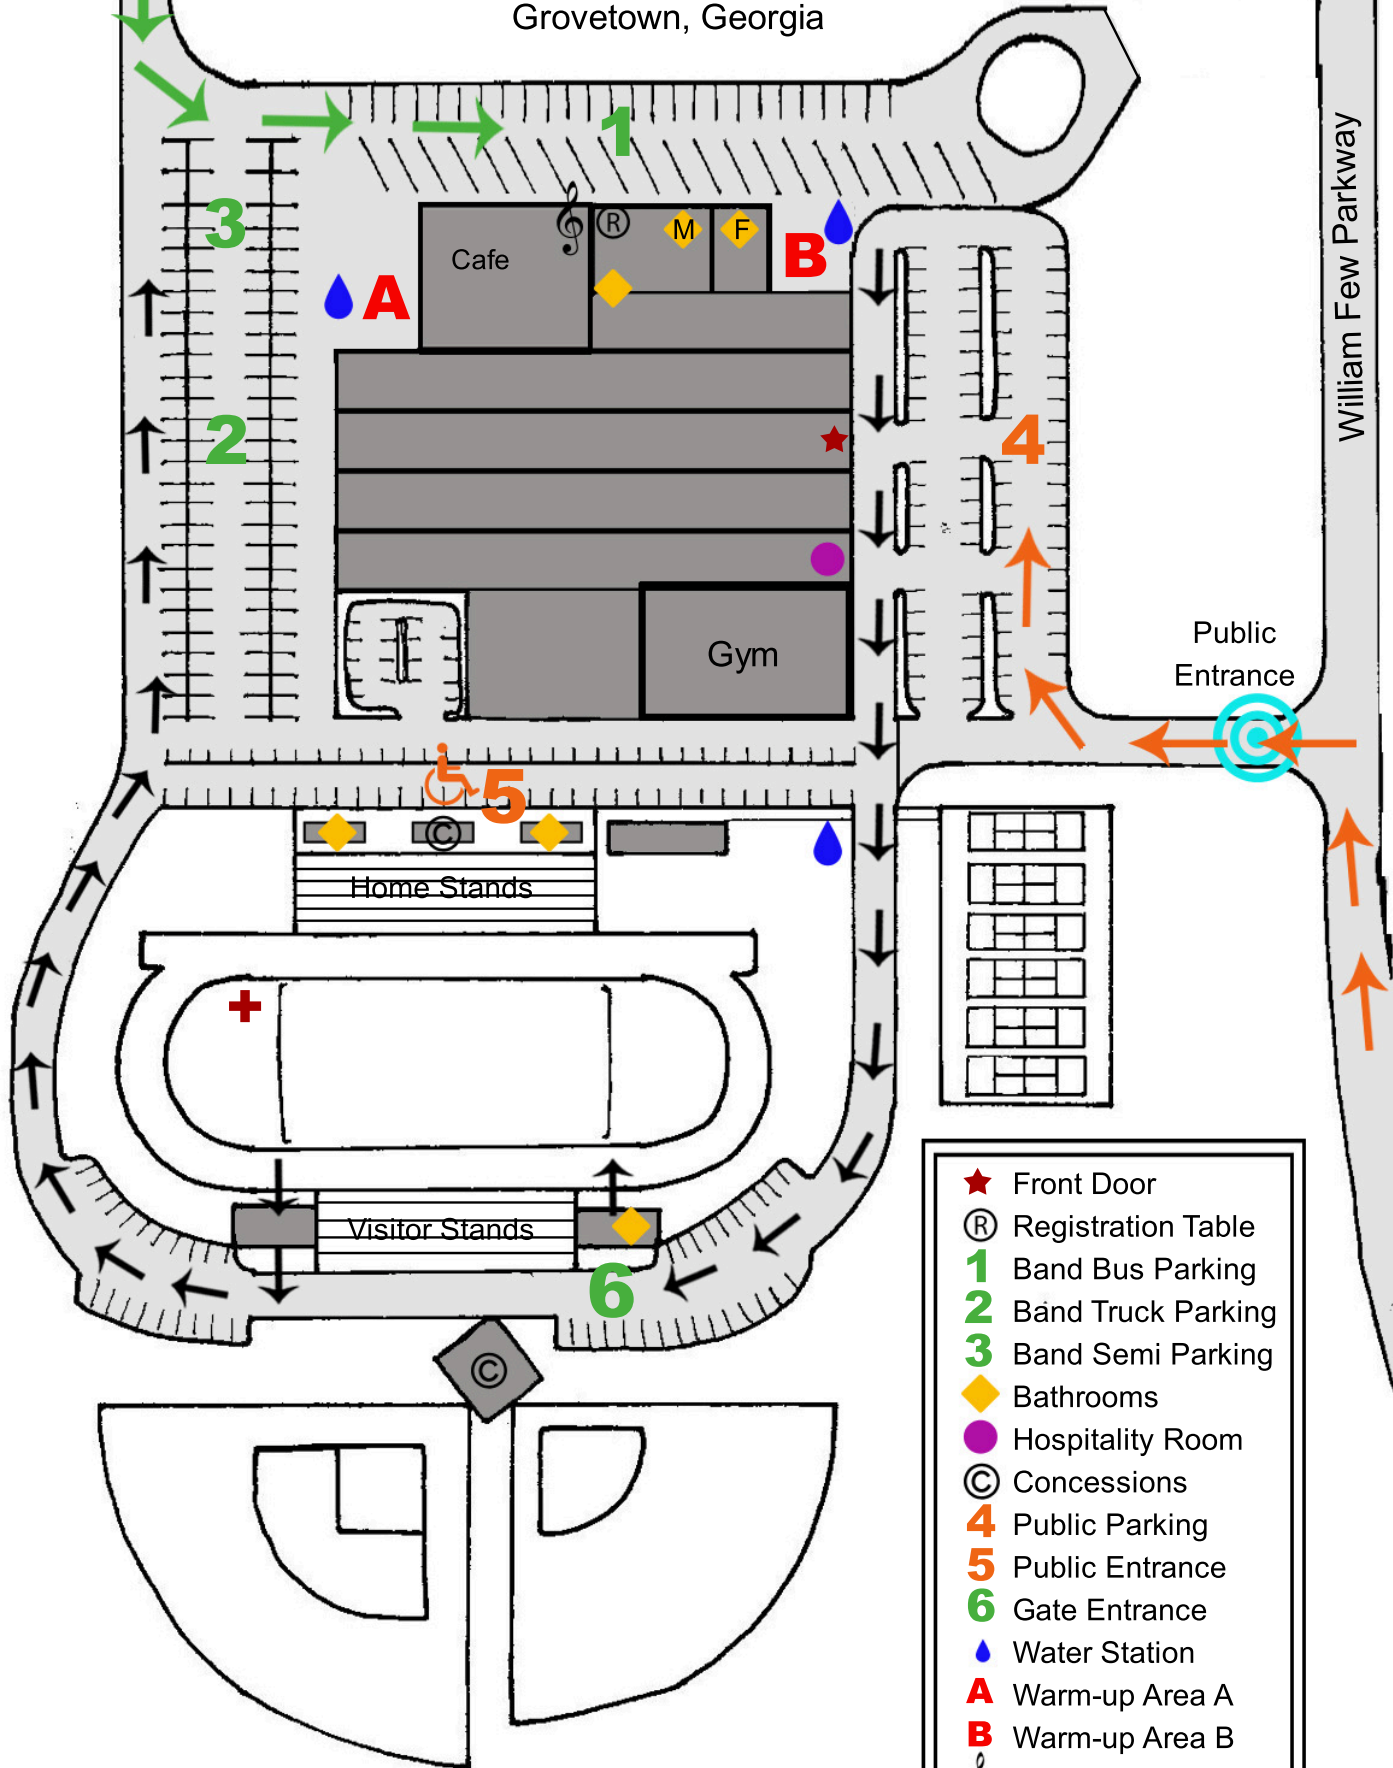

Bus Entrance

Grovetown High School

Grovetown, Georgia

William Few Parkway

- ★ Front Door
- Ⓡ Registration Table
- 1 Band Bus Parking
- 2 Band Truck Parking
- 3 Band Semi Parking
- ◆ Bathrooms
- Hospitality Room
- Ⓢ Concessions
- 4 Public Parking
- 5 Public Entrance
- 6 Gate Entrance
- 💧 Water Station
- A Warm-up Area A
- B Warm-up Area B
- 🎵 Instrument Repair
- ⊕ Medical Station