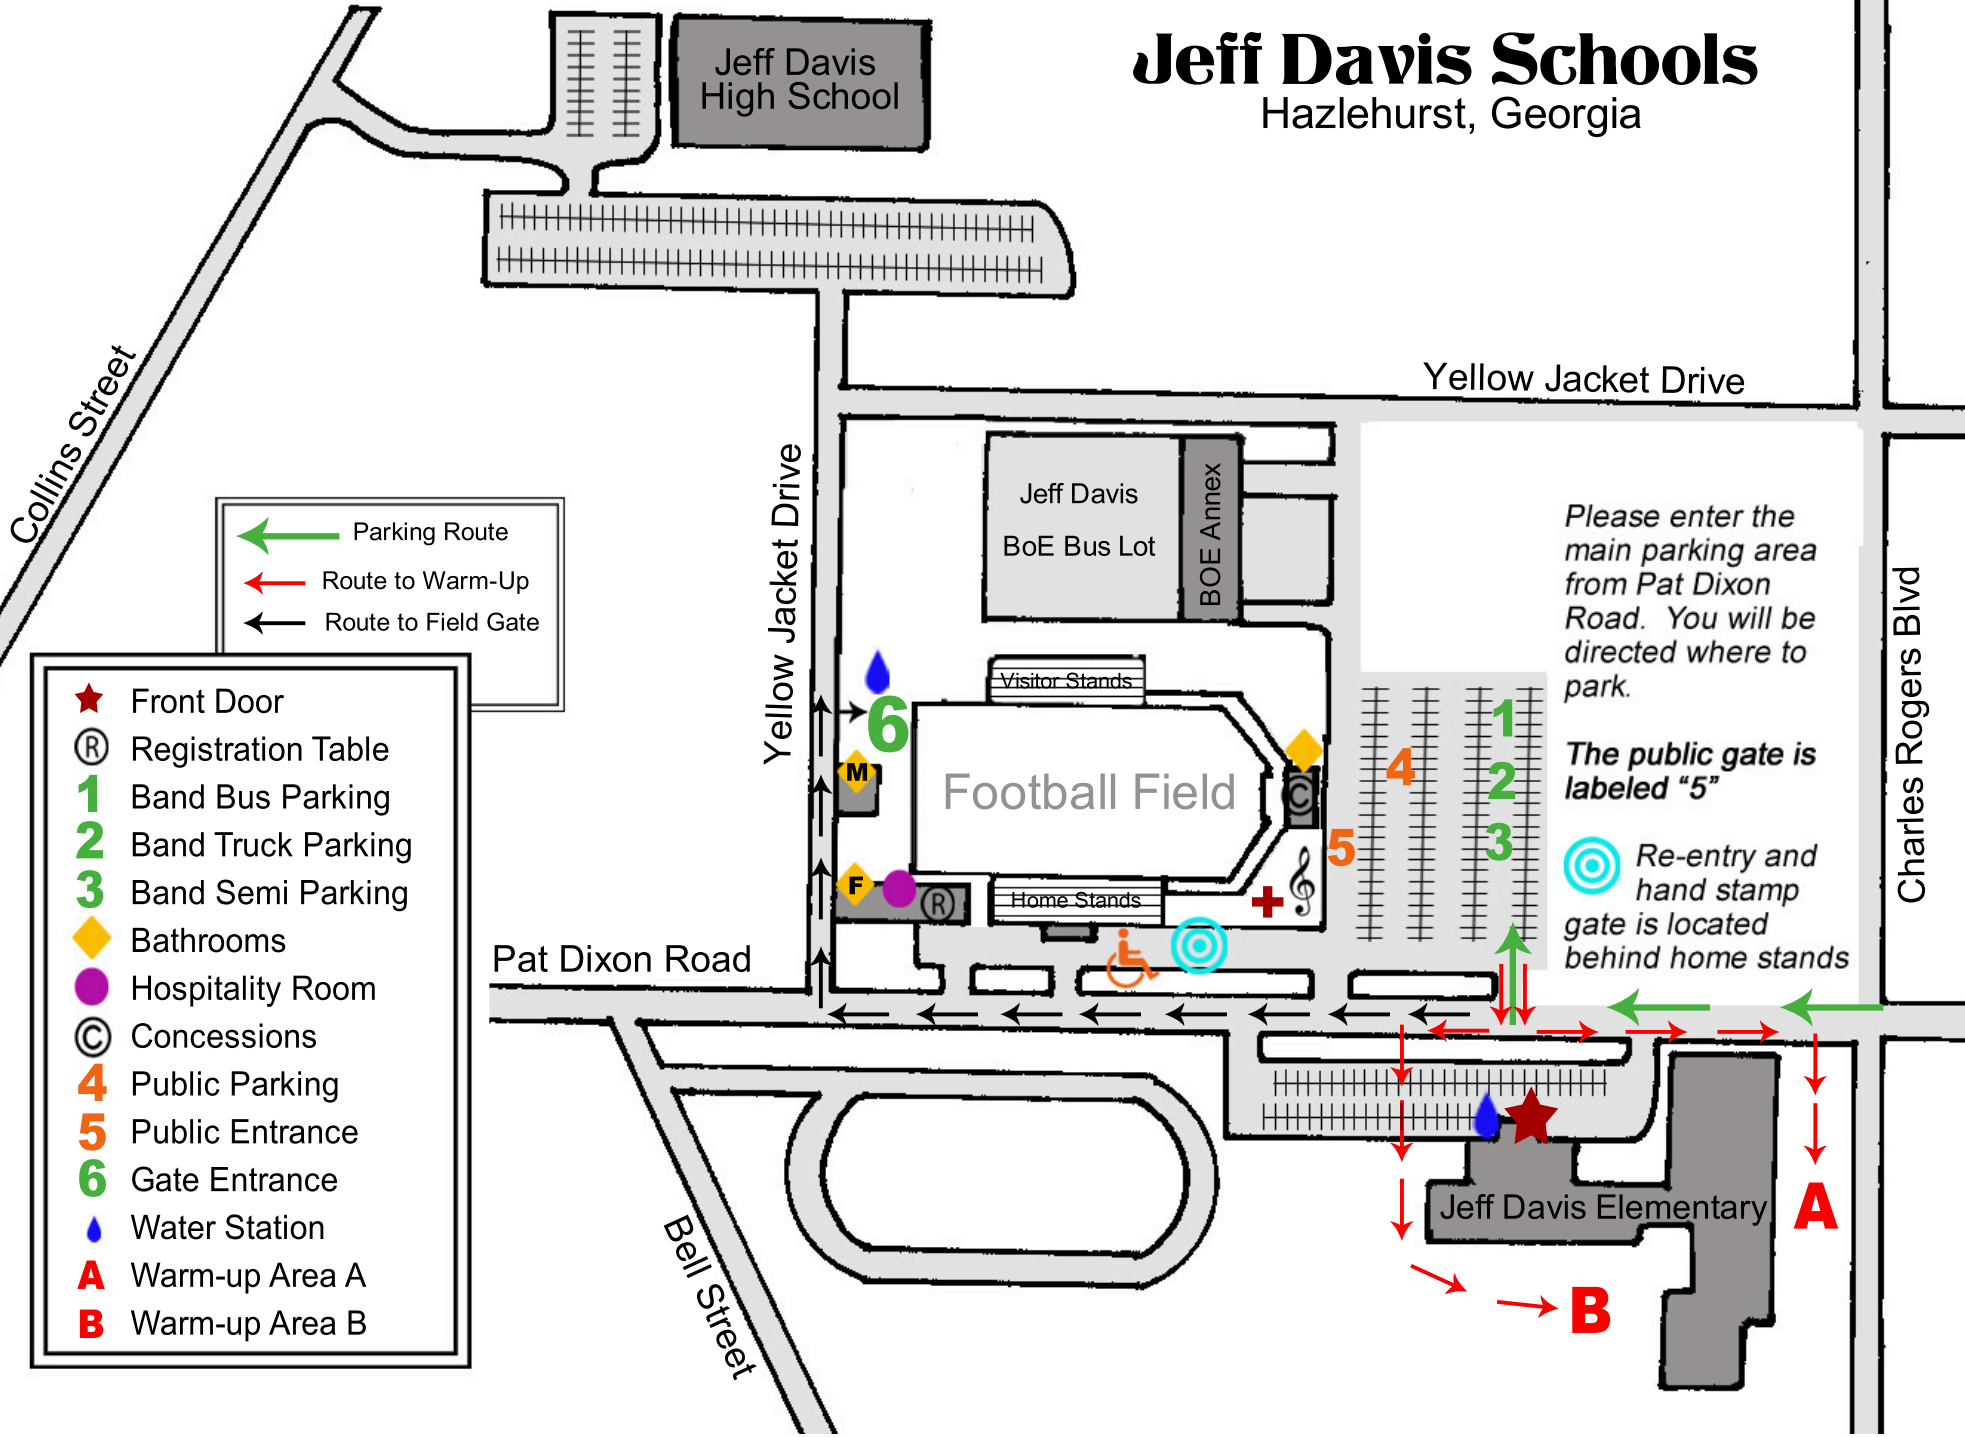

Jeff Davis Schools

Hazlehurst, Georgia

- Front Door
- Registration Table
- Band Bus Parking
- Band Truck Parking
- Band Semi Parking
- Bathrooms
- Hospitality Room
- Concessions
- Public Parking
- Public Entrance
- Gate Entrance
- Water Station
- Warm-up Area A
- Warm-up Area B

Please enter the main parking area from Pat Dixon Road. You will be directed where to park.

The public gate is labeled "5"

Re-entry and hand stamp gate is located behind home stands

Charles Rogers Blvd